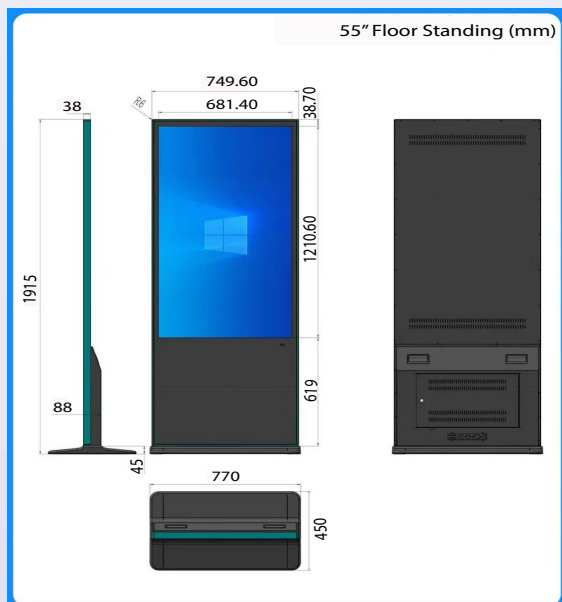

## Specifications (4+32GB)

	Model	CVLSH04	
Panel	Screen Size	55" (16:9)	
	Backlight / Lightsource	LED	
	Resolution (Pixels)	1920 x 1080 pixels	
	Brightness (Typical)	350cd/m2	
	Contrast Ratio (Typical)	4,000:1	
	Viewing Angle (Horizontal/Vertical)	178°/178°	
	Response Time (ms)	15ms	
	Working Temp.	0-50C	
	Panel Bit (8 or 10)	8 bit	
	Light Life (Typical)	80,000 hours	
Glass	Refresh Rate	60Hz	
	Tempered Glass	4mm, Tempered Glass	
Touch	No. Of Touches	Unlimited	
	Positioning Accuracy	More Than 90% of touch area +-2mm	
	Touch Technology	IR Touch	
	Numbers of Touch	10 Point touch	
	Resolution (Points Area Function)	32,767*32,767	
	Touch Interface	USB type B	
	OS Supported	Android 8.0, RK3288 Eight Core, 4G RAM, 32G onboard storage, network and display card	
Audio	Internal Speaker	5Wx2	
Connectivity	AC Power		
	Power (AC) Input	x1	
	Power Switch	x1	
	Basic IO		
	Legacy IO		
	SIM Card	NA	
	USB Player (Photo, Video)	x2	
	Control	RS232 Input	NA
		RJ45 Port	x1
		Firmware Update	USB/OTA
Power	Voltage	100V-240V, 50/60Hz	
	Typical (Watt)	<130W	
Mechanical	Overall Dimension	792 x 1923.99 x 58.61mm	
	Shell & Appearance	Aluminium Frame, Front Panel Glass	
	Handle	N/A	
	Pen Tray	NA	
RF	NFC Reader / Writer	NA	
OSD	On-Screen Display Languages	English	
Package / Accessory	Remote Controller	NA	
	Power Cord	x1 (1.5m)	
	Audio Cable	N/A	
	VGA Cable	N/A	
	Quick Start Guide	NA	
	User's Manual Electronic File	x1	
	WIFI Antenna	x1	
	Touch Pen (Stylus)	NA	
Certificate	x1		
Optional	Windows Licence	NA	
	Embedded anti glare glass	Yes	
	Android motherboard	Yes	
	Slot-in-PC	NA	
	Embedded Camera	NA	